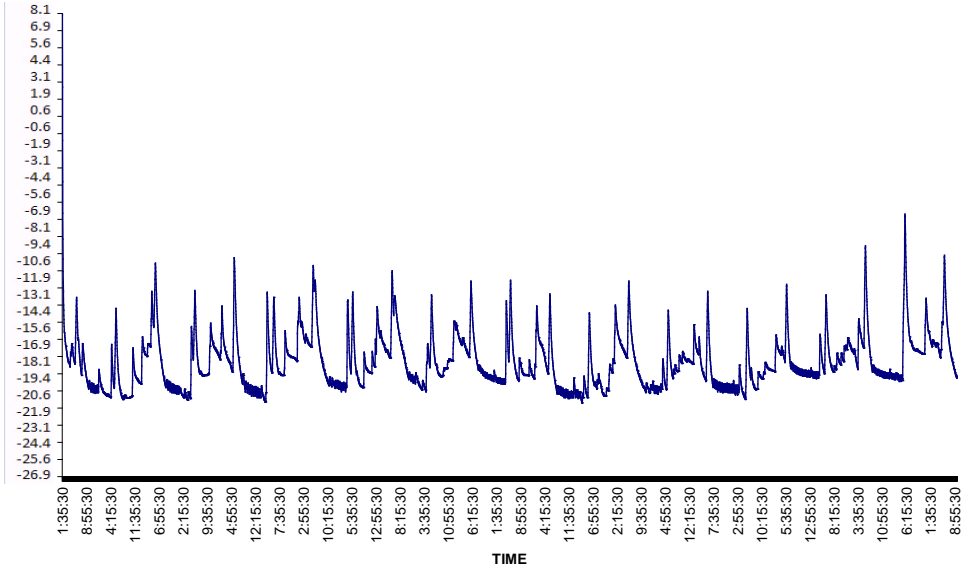

RETURN TEMPERATURE - POST XDX AVERAGE TEMPERATURE -2.35